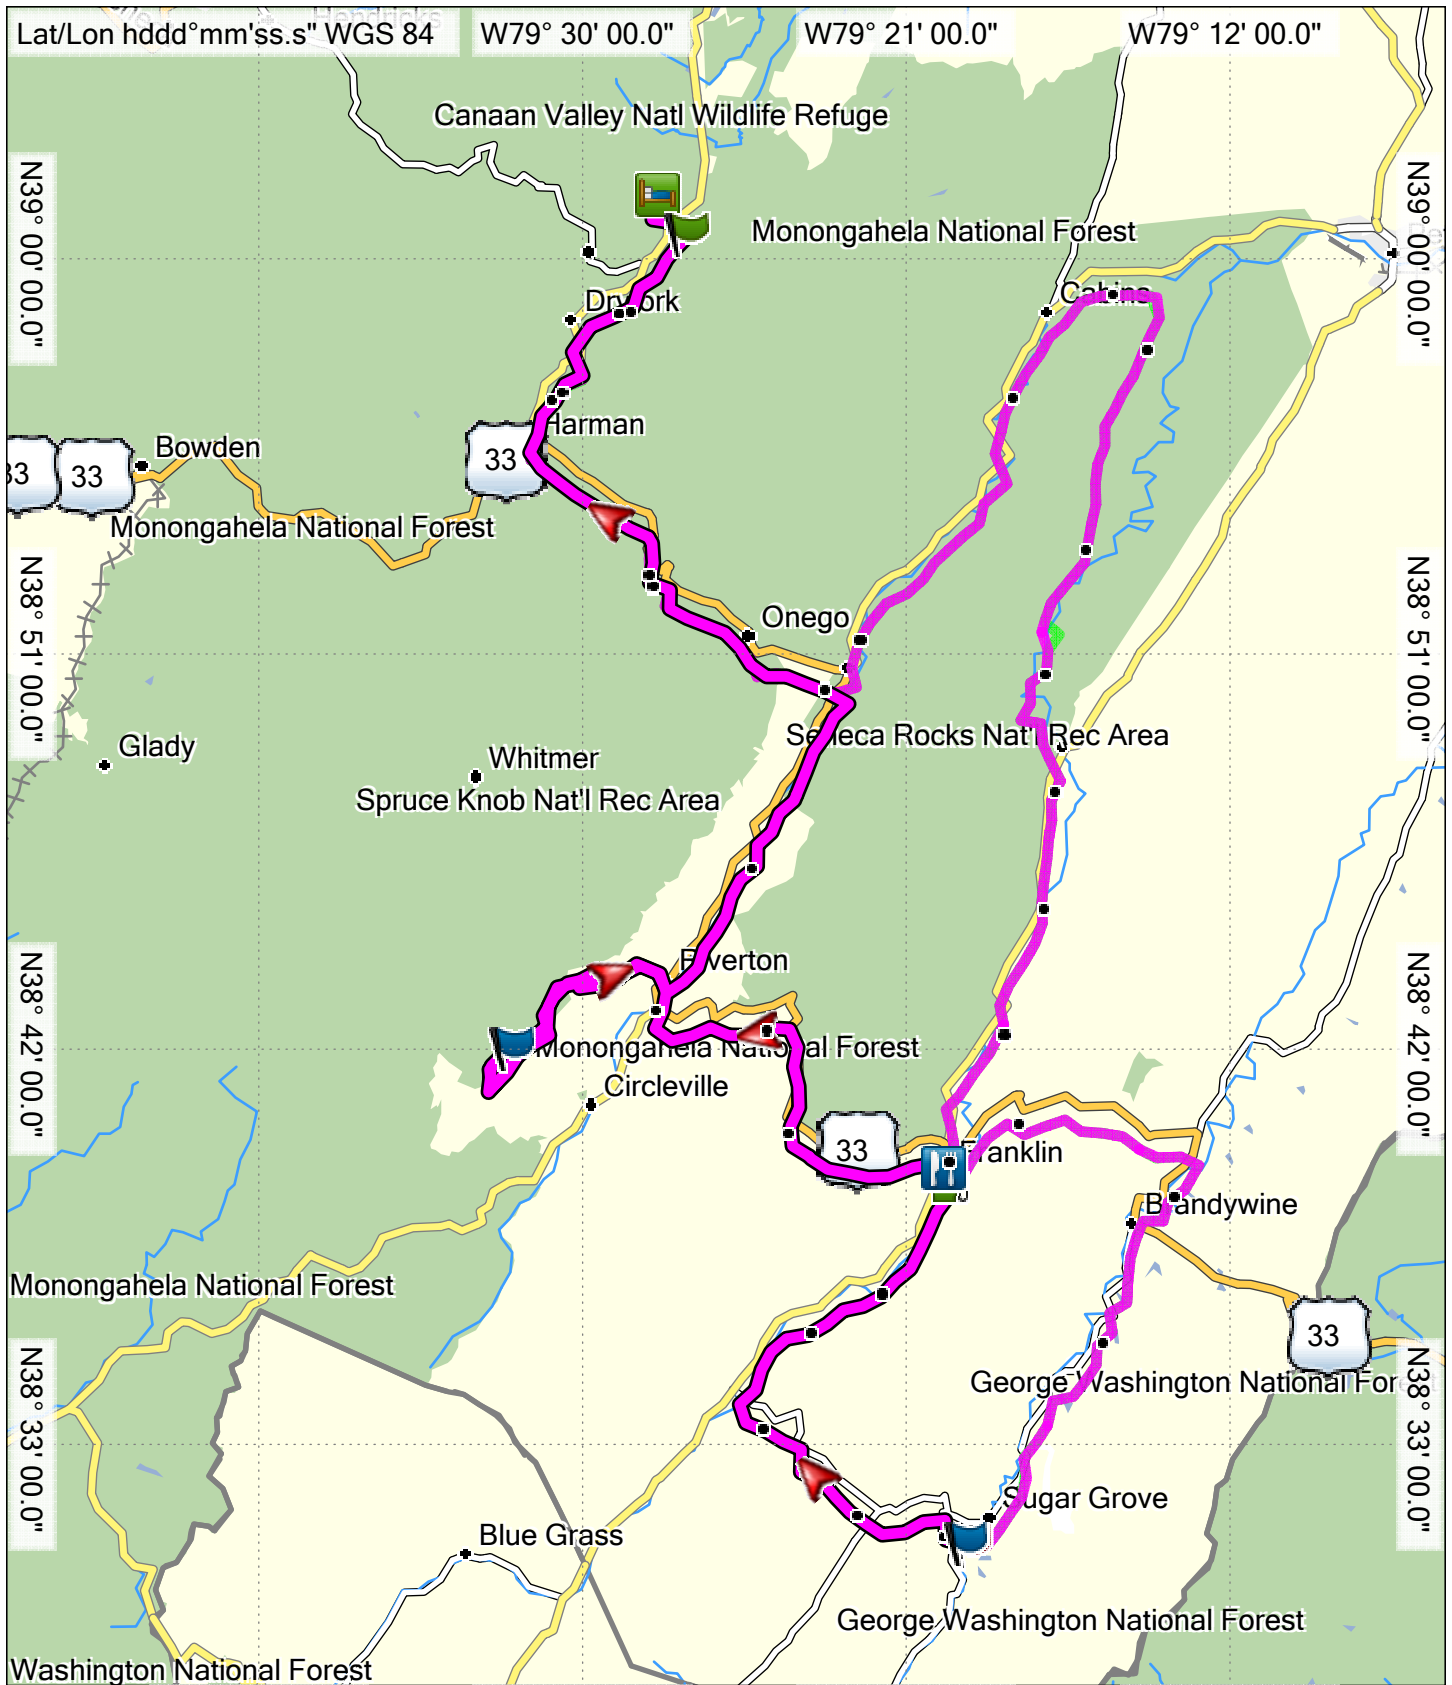

02 Smoke Hole-Knob 178

Statistics

Summary

Points: 44 Via Points: 19 Distance: 87.9 mi Total Time: 2 h, 15 min Course: 168.4° true

	1. 21 STAR START S	
	2. Get on Appalachian Hwy and ride southwest 0 ft	0 ft
	3. 3 MI START2 R021 3.04 mi	4 min 3.0 mi
	4. Get on Appalachian Hwy and ride west 0 ft	3.0 mi
	5. Keep left onto Appalachian Hwy 5.37 mi	3 min 8.4 mi
	6. Continue towards Petersburg 12.23 mi	8 min 20.6 mi
	7. Turn left onto Mountaineer Dr 142 ft	3 s 20.7 mi
	8. Turn right onto Route 74 15.25 mi	1 min 35.9 mi
	9. Turn right onto Route 74 1.44 mi	3 min 37.4 mi
	10. Turn left onto Smoke Hole Rd 10.16 mi	5 min 47.5 mi
	11. Turn left onto Smoke Hole Rd 5.00 mi	6 min 52.5 mi

	12. Turn right onto Petersburg Pike 0.90 mi	2 min 53.4 mi
	13. Continue towards Monterey Va/Harrisonburg Va 11.67 mi	21 s 65.1 mi
	14. 66&106 MI GAS STOP R02 0.46 mi	1 min 65.5 mi
	15. Get on N Main St and ride south 2 ft	15 min 65.5 mi
	16. Turn left onto Maple Ave 599 ft	17 s 65.7 mi
	17. 3 MI AFTER GAS R021 2.84 mi	5 min 68.5 mi
	18. Get on Blue Gray Trl and ride southeast 0 ft	68.5 mi
	19. Continue on Sugar Grove 8.84 mi	2 min 77.3 mi
	20. Smoke Hole-Knob Pt1 Finish 10.55 mi	11 min 87.9 mi

© 2020 HERE. All rights reserved.
© Garmin Ltd. or its subsidiaries 2020.

02 Smoke Hole-Knob 178

Statistics

Summary

Points: 58 Via Points: 19 Distance: 89.4 mi Total Time: 3 h, 33 min Course: 347.8° true

	1. Smoke Hole-Knob Pt2 START	
	2. Get on Moyers Gap Rd and ride west 0 ft	0 ft
	3. .7 MI Pt2 START2 R021 0.67 mi	1 min 0.7 mi
	4. Get on Moyers Gap Rd and ride northwest 0 ft	0.7 mi
	5. Turn right onto Moyers Gap Rd 2.65 mi	3 min 3.3 mi
	6. Turn right towards Franklin 5.91 mi	1 min 9.2 mi
	7. Continue on US-220 N towards Petersburg/Seneca Rocks 9.07 mi	5 min 18.3 mi
	8. 66&106 MI GAS STOP R02 601 ft	25 s 18.4 mi
	9. Get on N Main St and ride north 2 ft	18.4 mi
	10. Hollow Restaurant Lunch Stop 0.41 mi	1 min 18.8 mi
	11. Get on N Main St and ride northwest 16 ft	1 h, 0 min 18.8 mi